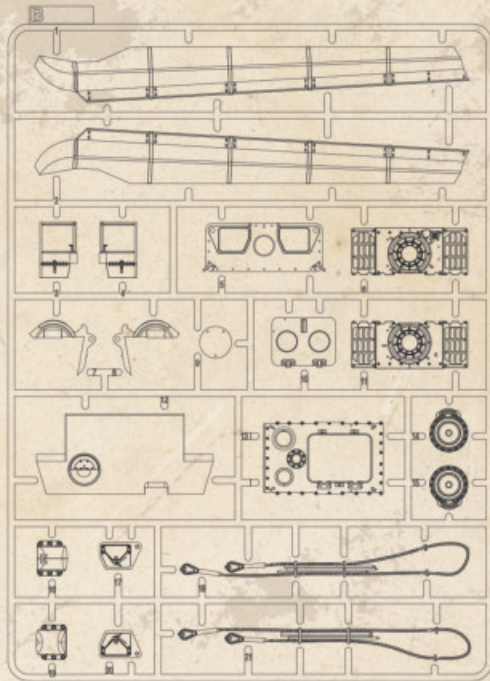

## APPLYING DECALS

1. Clean the model surface with a wet cloth.
2. Cut out each decal design from sheet, and dip it in tepid water for 15~20 sec.
3. Hold the backing sheet edge and slide decal onto the model.
4. Move decal into position by wetting decal with finger.
5. Press decal gently down with a soft cloth until excess water and air bubbles are gone.

# PARTS

X2

Turret

TP

Lower Hull

Upper Hull

X2

Z1