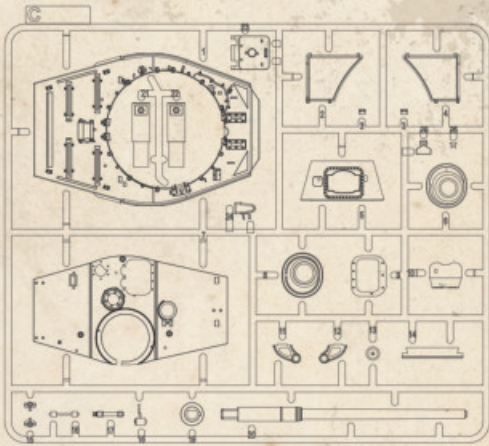

PARTS

X2

Turret

TP

Lower Hull

Upper Hull

X2

Z1

Z2

Decal