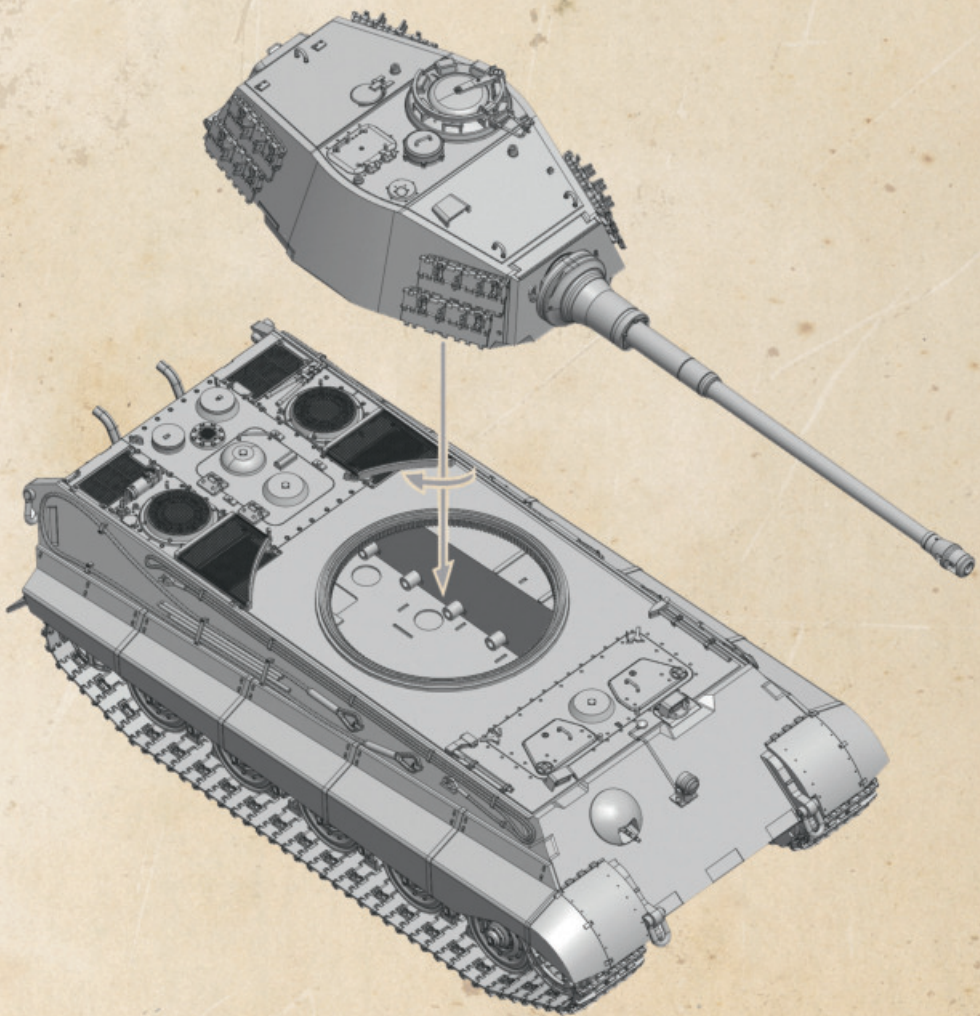

# GERMAN HEAVY TANK

Color info and profiles by