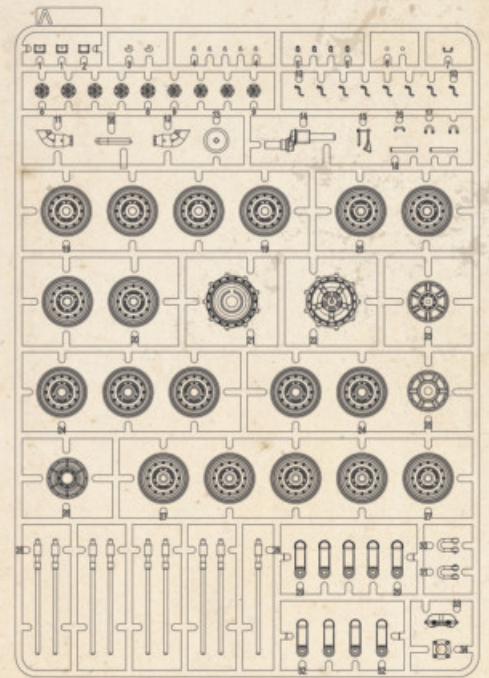

PARTS

X2

Turret

TP

Lower Hull

Upper Hull

X2

Z1

Z2

Decal