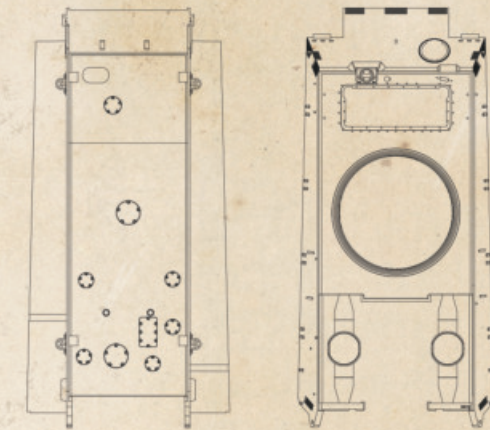

PARTS

X2

Turret

TP

Lower Hull

Upper Hull

X2

Z1

Z2

Decal