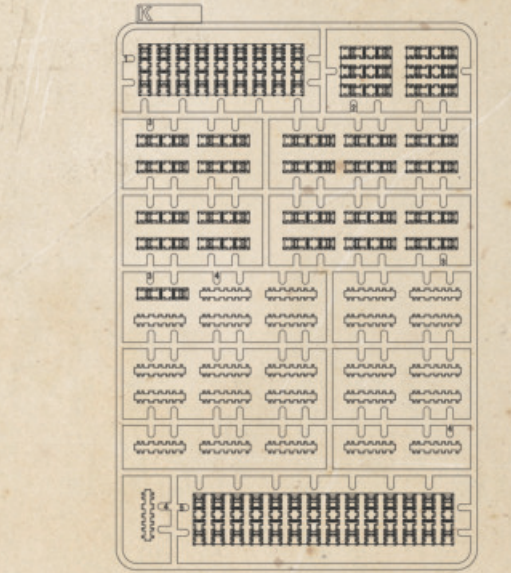

PARTS

X2

Turret

TP

Lower Hull

Upper Hull

X2

Z1

Z2

Decal