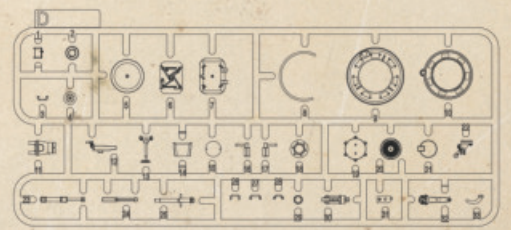

PARTS

X2

Turret

TP

Lower Hull

Upper Hull

X2

Z1

Z2

Decal