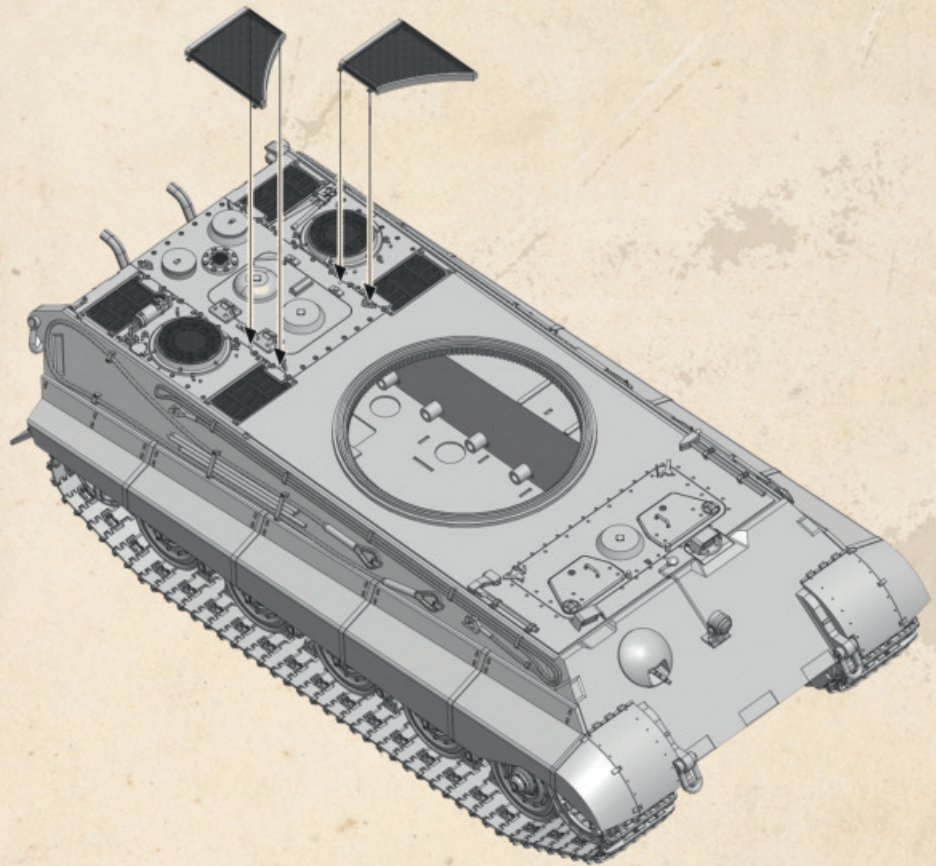

30

TPa-6

TPa-7

C2

C4