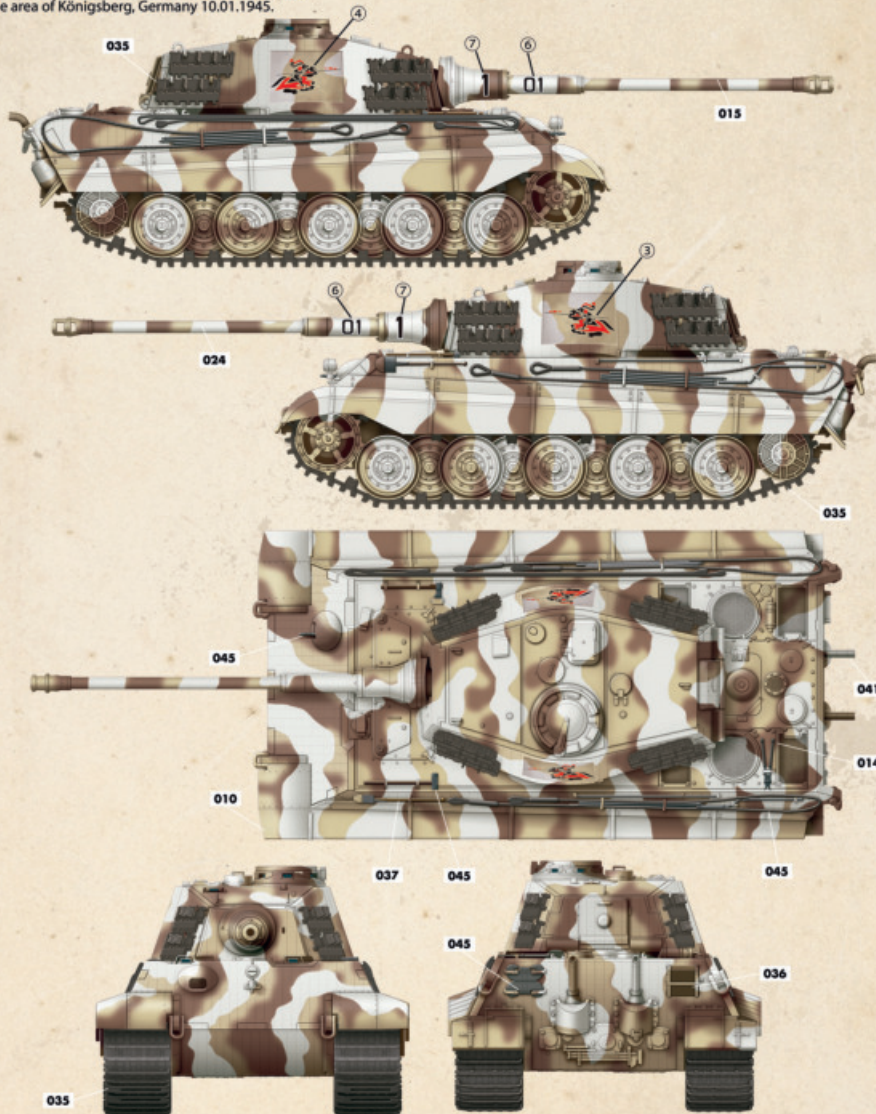

GERMAN HEAVY TANK

Color info and profiles by

Painting and Marking Guide

- **A.MIG 014** Rotbraun
- **A.MIG 035** Dark Tracks
- **A.MIG 036** Old Wood
- **A.MIG 037** New Wood
- **A.MIG 024** Washable White Camo
- **A.MIG 041** Dark Rust
- **A.MIG 045** Gun Metal
- **A.MIG 010** Dunkelgelb
- **A.MIG 015** Schokobraun

Tiger Ausf.B, 1./s.H.Pz.Abt.505,
(no 101-Kompaniechef Oblt.Freiherr von Reibnitz)
the area of Königsberg, Germany 10.01.1945.

Sd.Kfz.182 KingTiger Henschel Turret w/Zimmerit Pz.Abt.505 Ref:DW35013

GERMAN HEAVY TANK

Color info and profiles by

Painting and Marking Guide

- **A.MIG 014** Rotbraun
- **A.MIG 035** Dark Tracks
- **A.MIG 036** Old Wood
- **A.MIG 037** New Wood
- **A.MIG 041** Dark Rust
- **A.MIG 045** Gun Metal
- **A.MIG 010** Dunkelgelb
- **A.MIG 015** Schokobraun

Tiger Ausf.B, 2./s.H.Pz.Abt.505, (no 201)
Village of Młodzianowo, Poland, 08.09.1944.