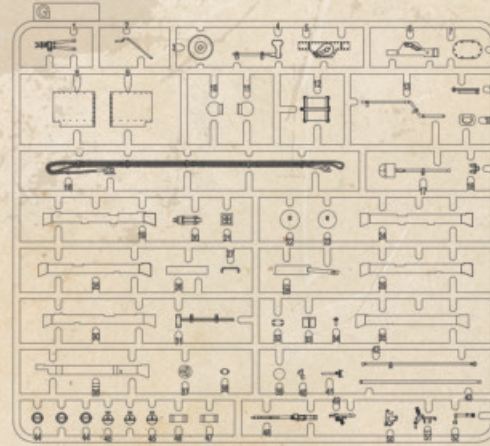

PARTS

X2

Turret

TP

Lower Hull

Upper Hull

X2

Z1

Z2

Decal