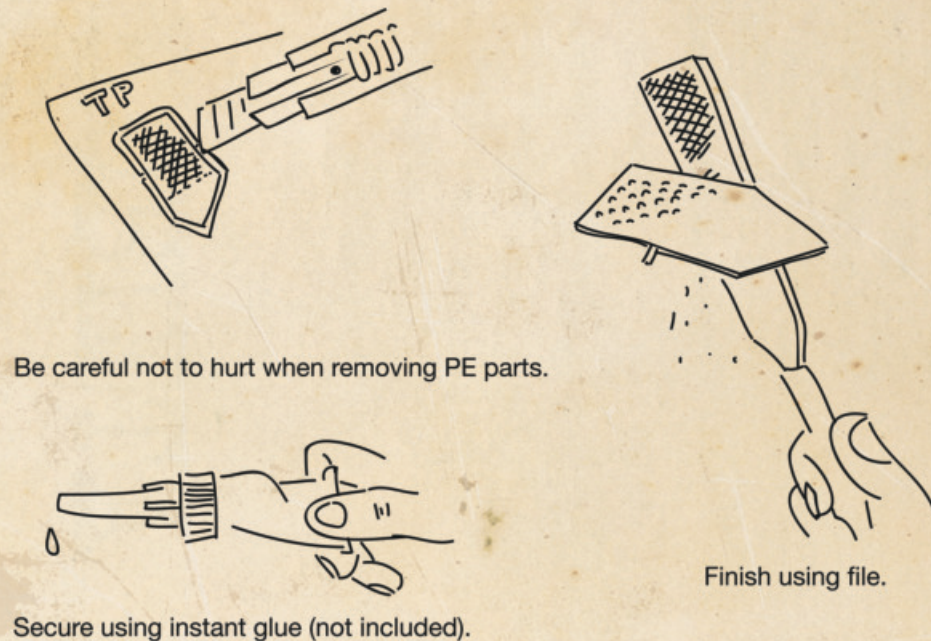

REMOVING PE