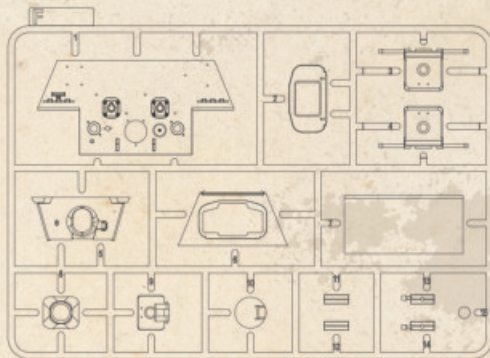

PARTS

X2

Turret

TP

Lower Hull

Upper Hull

X2

Z1

Z2

Decal