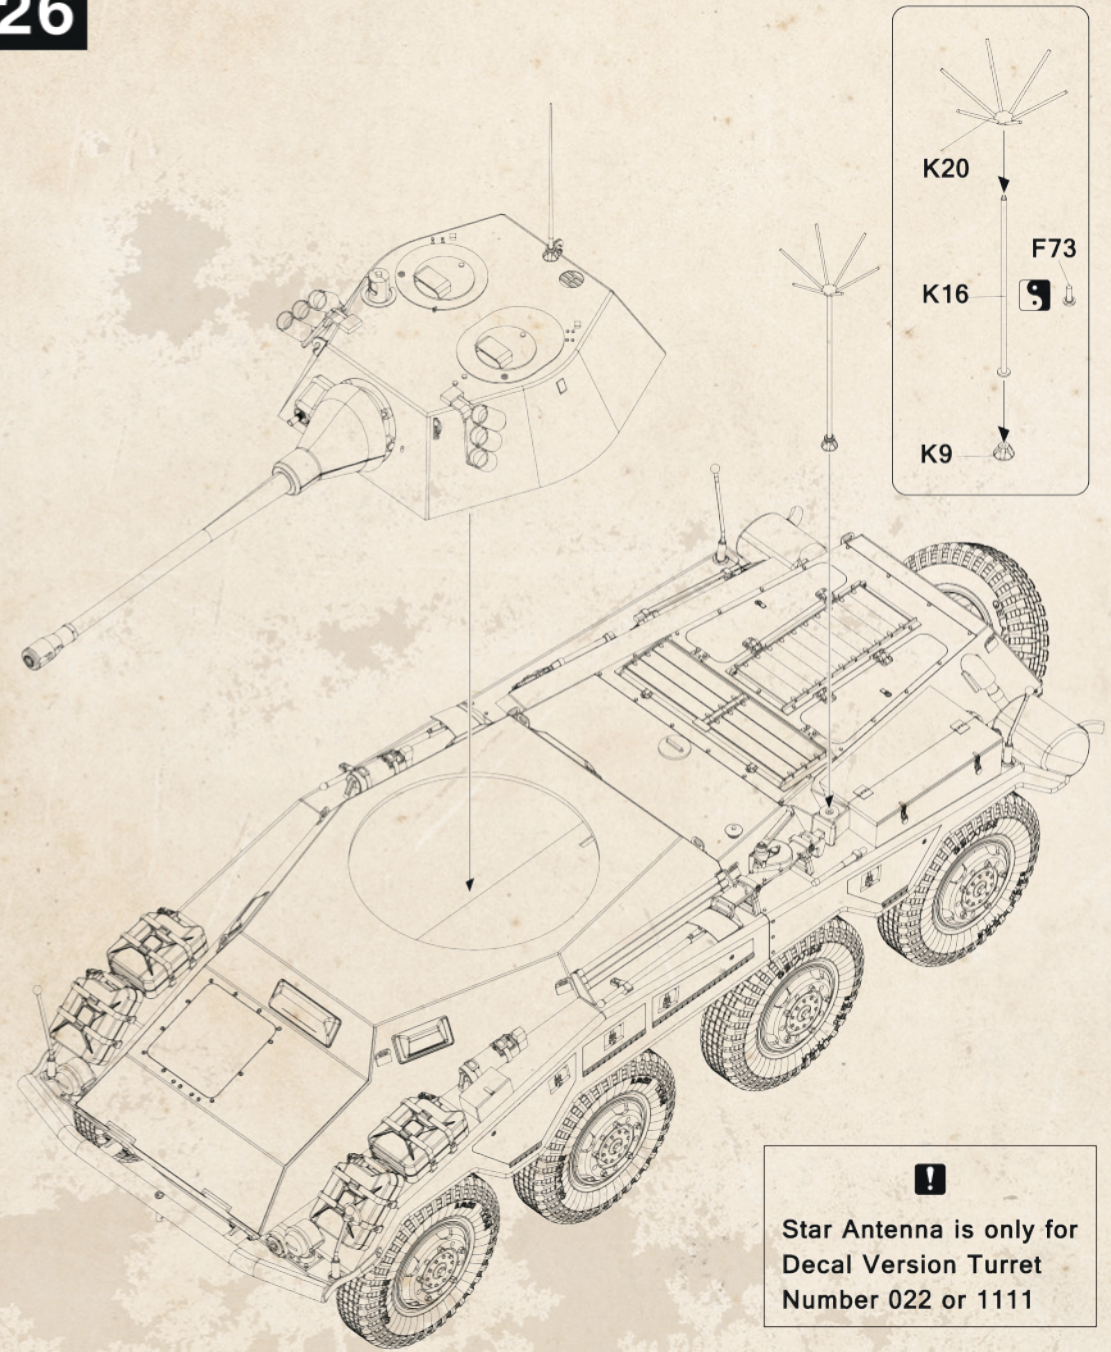

C

25

26

!
 Star Antenna is only for
 Decal Version Turret
 Number 022 or 1111

Sd.Kfz. 234/2 "Puma"

Painting and Marking Guide

Panzer Lehr Division,
Pz.Aufkl.L.Abtl.130,
Germany, 1944

A A.MIG-F512
ATOM 20080
Field Grey