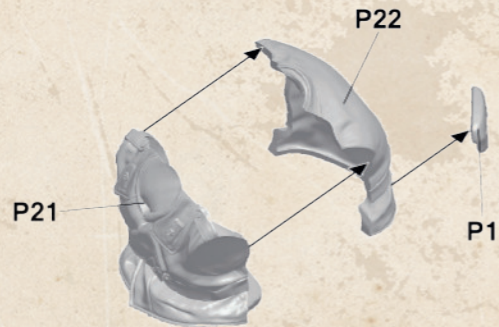

C

25

26

!
 Star Antenna is only for
 Decal Version Turret
 Number 022 or 1111

Sd.Kfz. 234/2 "Puma"

Painting and Marking Guide

Panzer Lehr Division,
Pz.Aufkl.L.Abtl.130,
Germany, 1944

A A.MIG-F512
ATOM 20080
Field Grey