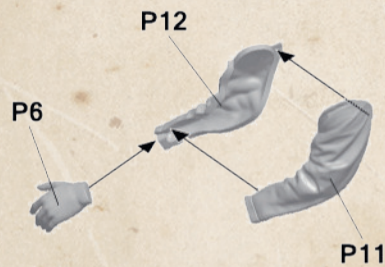

C

25

26

!
 Star Antenna is only for
 Decal Version Turret
 Number 022 or 1111

Sd.Kfz. 234/2 "Puma"

Painting and Marking Guide

Panzer Lehr Division,
Pz.Aufkl.L.Abtl.130,
Germany, 1944

A A.MIG-F512
ATOM 20080
Field Grey