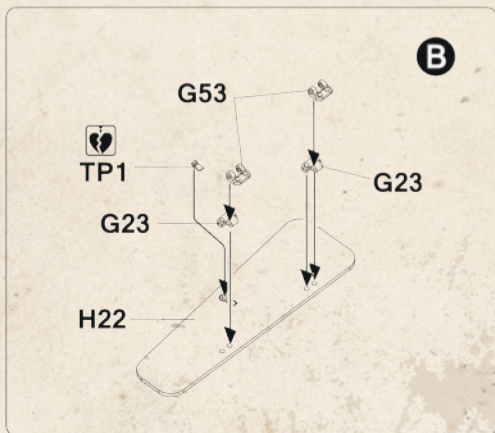

6-1

6-2

7

8

12

13

14

15

Make 2

Make 2

! B
B only for Decal Version
Turret Number 1111

Make 8

A

B

C

B