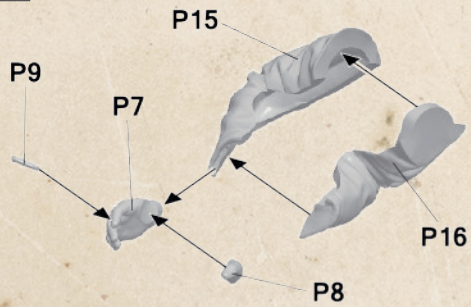

C

25

26

!
 Star Antenna is only for
 Decal Version Turret
 Number 022 or 1111

Sd.Kfz. 234/2 "Puma"

Painting and Marking Guide

Panzer Lehr Division,
Pz.Aufkl.L.Abtl.130,
Germany, 1944

A A.MIG-F512
ATOM 20080
Field Grey